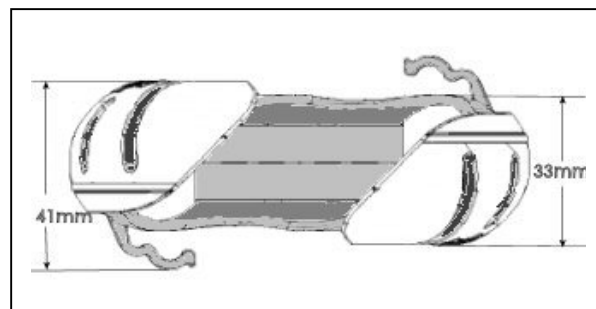

## Technical specifications

Capacity : 3,1 meter, cable diameter 3 mm  
1,7 meter, cable diameter 4 mm  
1,1 meter, cable diameter 5 mm  
0,8 meter, cable diameter 6 mm

Recommended load: Max 1100 W and max cord length is 1 m.