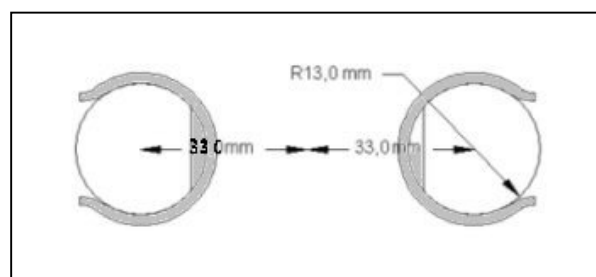

## Technical specifications

Capacity : 3,1 meter, cable diameter 3 mm  
1,7 meter, cable diameter 4 mm  
1,1 meter, cable diameter 5 mm  
0,8 meter, cable diameter 6 mm

Recommended load: Max 1100 W and max cord length is 1 m.