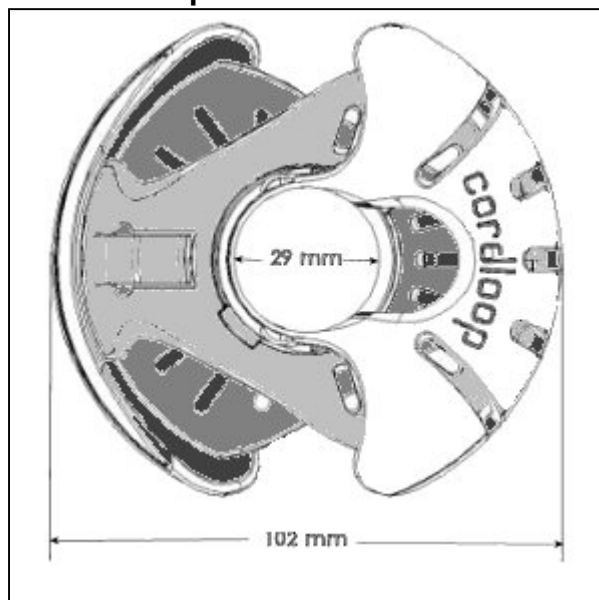

## Technical specifications

Capacity : 3,1 meter, cable diameter 3 mm  
1,7 meter, cable diameter 4 mm  
1,1 meter, cable diameter 5 mm  
0,8 meter, cable diameter 6 mm

Recommended load: Max 1100 W and max cord length is 1 m.